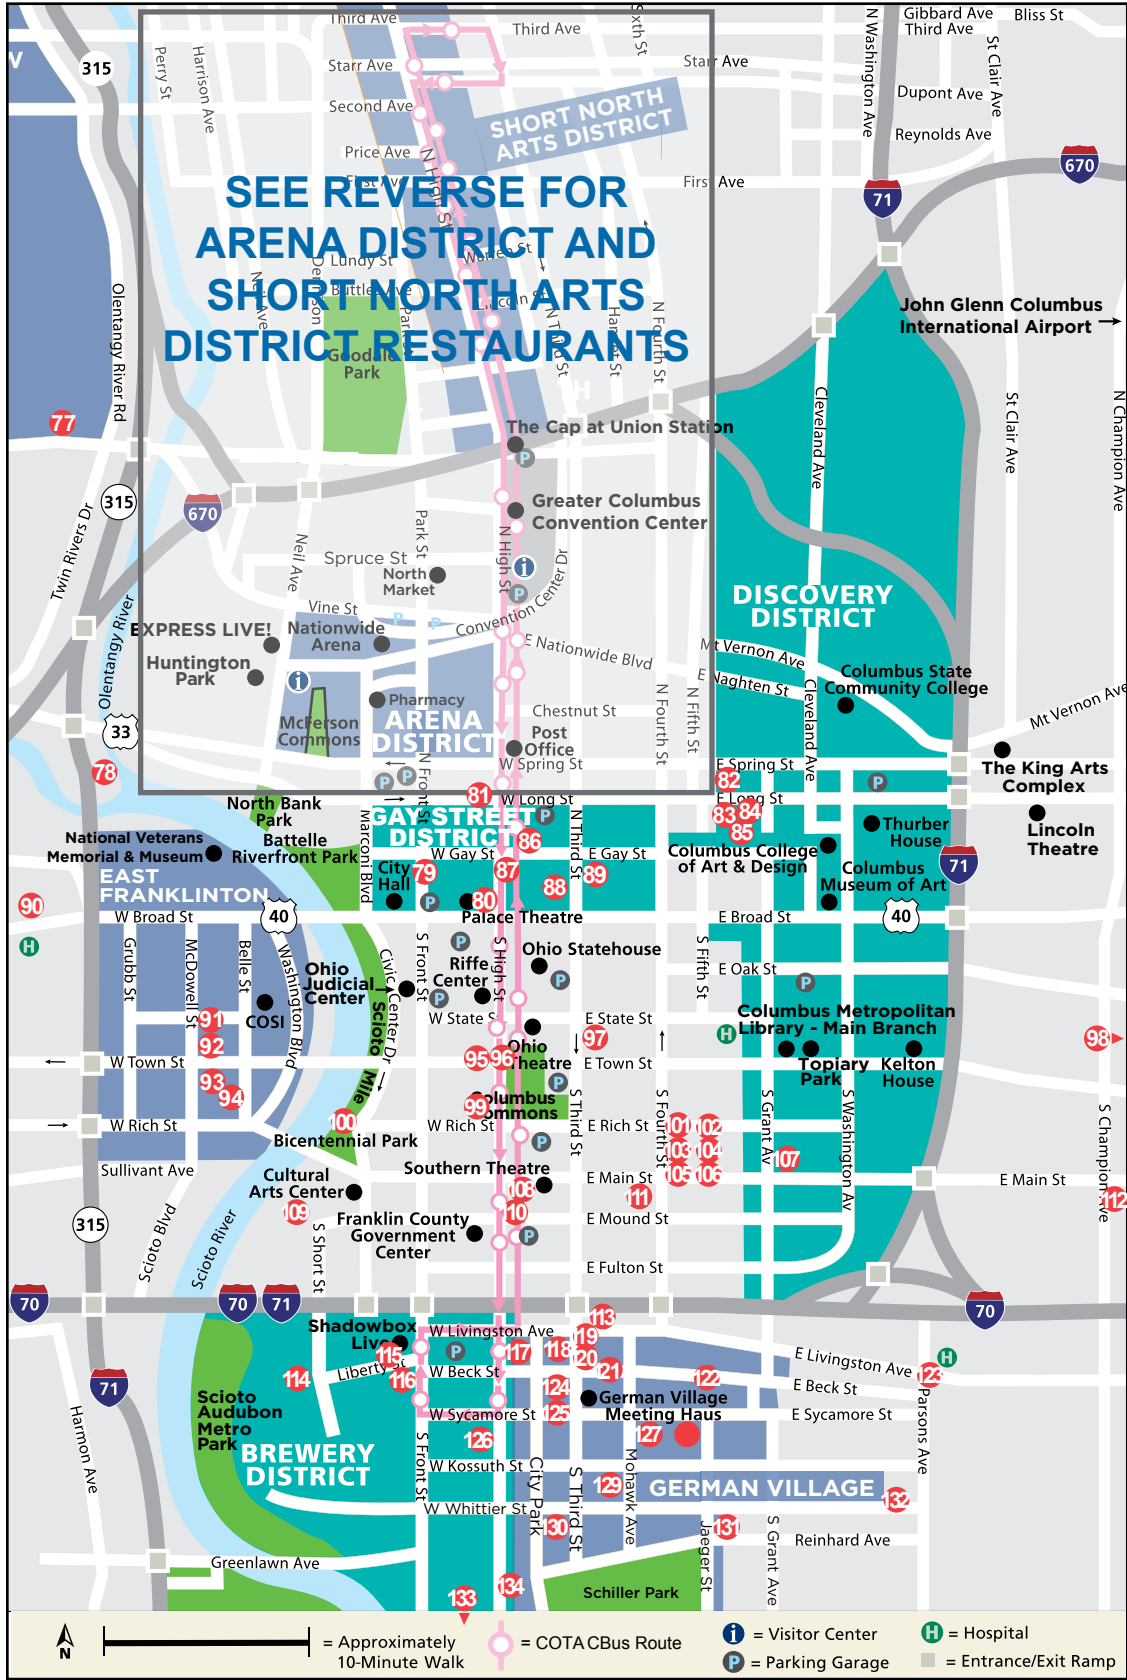

GERMAN VILLAGE/BREWERY DISTRICT/NEARBY

113. Harvest Pizzeria, $$, L D Closed Sun.
114. Columbus Brewing Company Restaurant, $$, L D Sat. dinner only.
115. Rockmill Tavern, $$$, B L D.
116. Claddagh Irish Pub, $$, L D.
117. Copious Columbus, $$$, L D. Closed Mon.
118. Katzinger's Delicatessen, $, B L D.
119. Kittie's Cakes, $$, B L. Closed Mon.-Tues.
120. Lindey's, $$$, L D.
121. Pistacia Vera, $, B L D.
122. The Sycamore, $$$, L D Brunch Sat. Closed Sun.

123. Alchemy Juice Bar + Cafe, $, B L D
124. Stauf's Coffee, $, B L D.
125. G. Michael's Italian-American Bistro & Bar, $$$, D.
126. Smoked on High Barbeque, $$, L D, Closed Mon.-Tues.
127. Schmidt's Fudge Haus und Gifts, $$.
128. Schmidt's Restaurant und Sausage Haus, $$, L D.

129. Jeni's Splendid Ice Creams, $.
130. Winan's Chocolates + Coffees, $.
131. Barcelona Restaurant, $$$, L D Sat.-Sun. dinner only.
132. Skillet, $$, L D Sat.-Sun. brunch. Closed Mon-Tues.
133. Big Room Bar, $$, D Closed Sun.
134. Valters at the Maennerchor, $ L D, Sat.-Sun. brunch

Average entrée price: $ = under $10
$$ = $10-$15, $$$ = $15-$20, $$$$ = $20+
B= breakfast; L= lunch; D= dinner

Columbus Coffee Trail stops indicated with ☑ (cbuscoffee.com).
Columbus Ale Trail stops indicated with ☑ (cbusaletail.com)

Updated June 28, 2018